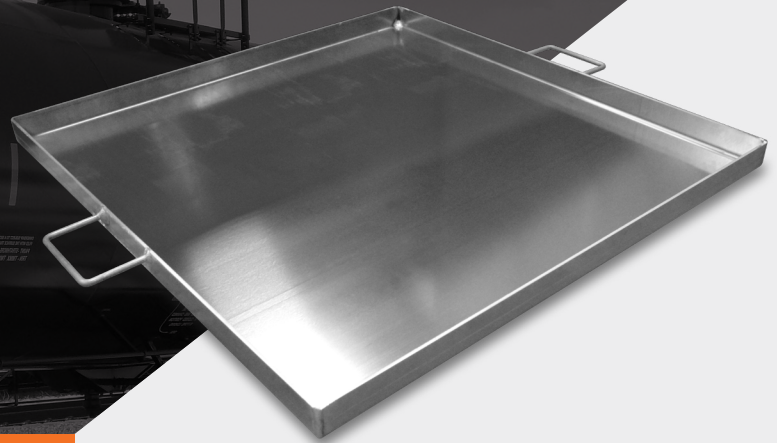

Track Pan

TANK CAR

Catch drips and spills before they hit the ground with these extra large 36" track pans. Constructed from heavy-duty 3/16" Aluminum these trays are built for harsh rail environment.

36" Track Pan

Part Number: E53117

FEATURES & BENEFITS

- Durable Aluminum construction.
- Catch product loss during unloading.
- Large 36" tray protects working area.
- 2" tray depth can catch larger sized spills.
- Handles allow for easy handling.

CONTROL PRODUCT LOSS

Help keep messy drips and spills off the ground with lightweight, heavy-duty containment trays. Keeping your yard clean and free of contamination. These trays are rigid and capable of being lifted when full without risk of wobble.