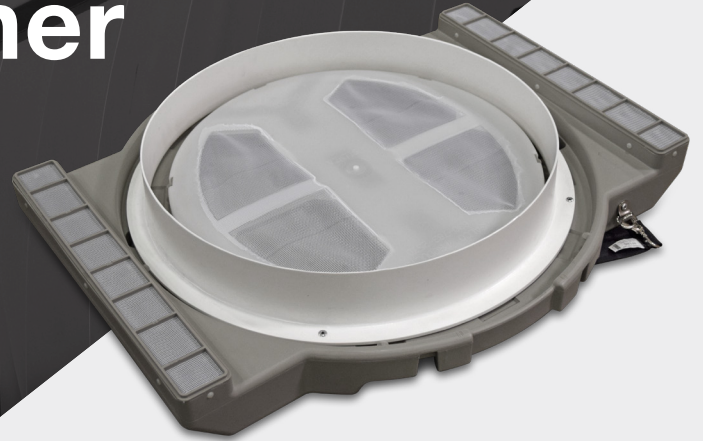

20 Inch Weather Shield

HOPPER CAR

20 Inch Weather Shield

Part Number: VPHC20RC

Stucki's 20 Inch Weather Shields provide effective protection of commodity during inclement weather such as rain and snow.

FEATURES & BENEFITS

- Constructed of durable, lightweight HD Polyethylene.
- Portable - can be moved from car to car or from opening to opening.
- Shoulder strap keeps hands free.
- Provides dual filtering; various filter media available.
- All screens, external & internal, are replaceable.
- Works with all resins and food products.
- Bright yellow color for high visibility.

Shoulder strap keeps hands free.

PROTECTION DURING INCLEMENT WEATHER

Railcars must be ready for any and all weather conditions. The 20 inch Weather Shield remains the strongest line of defense against moisture and other unwanted elements from reaching a railcars commodity when unloading.