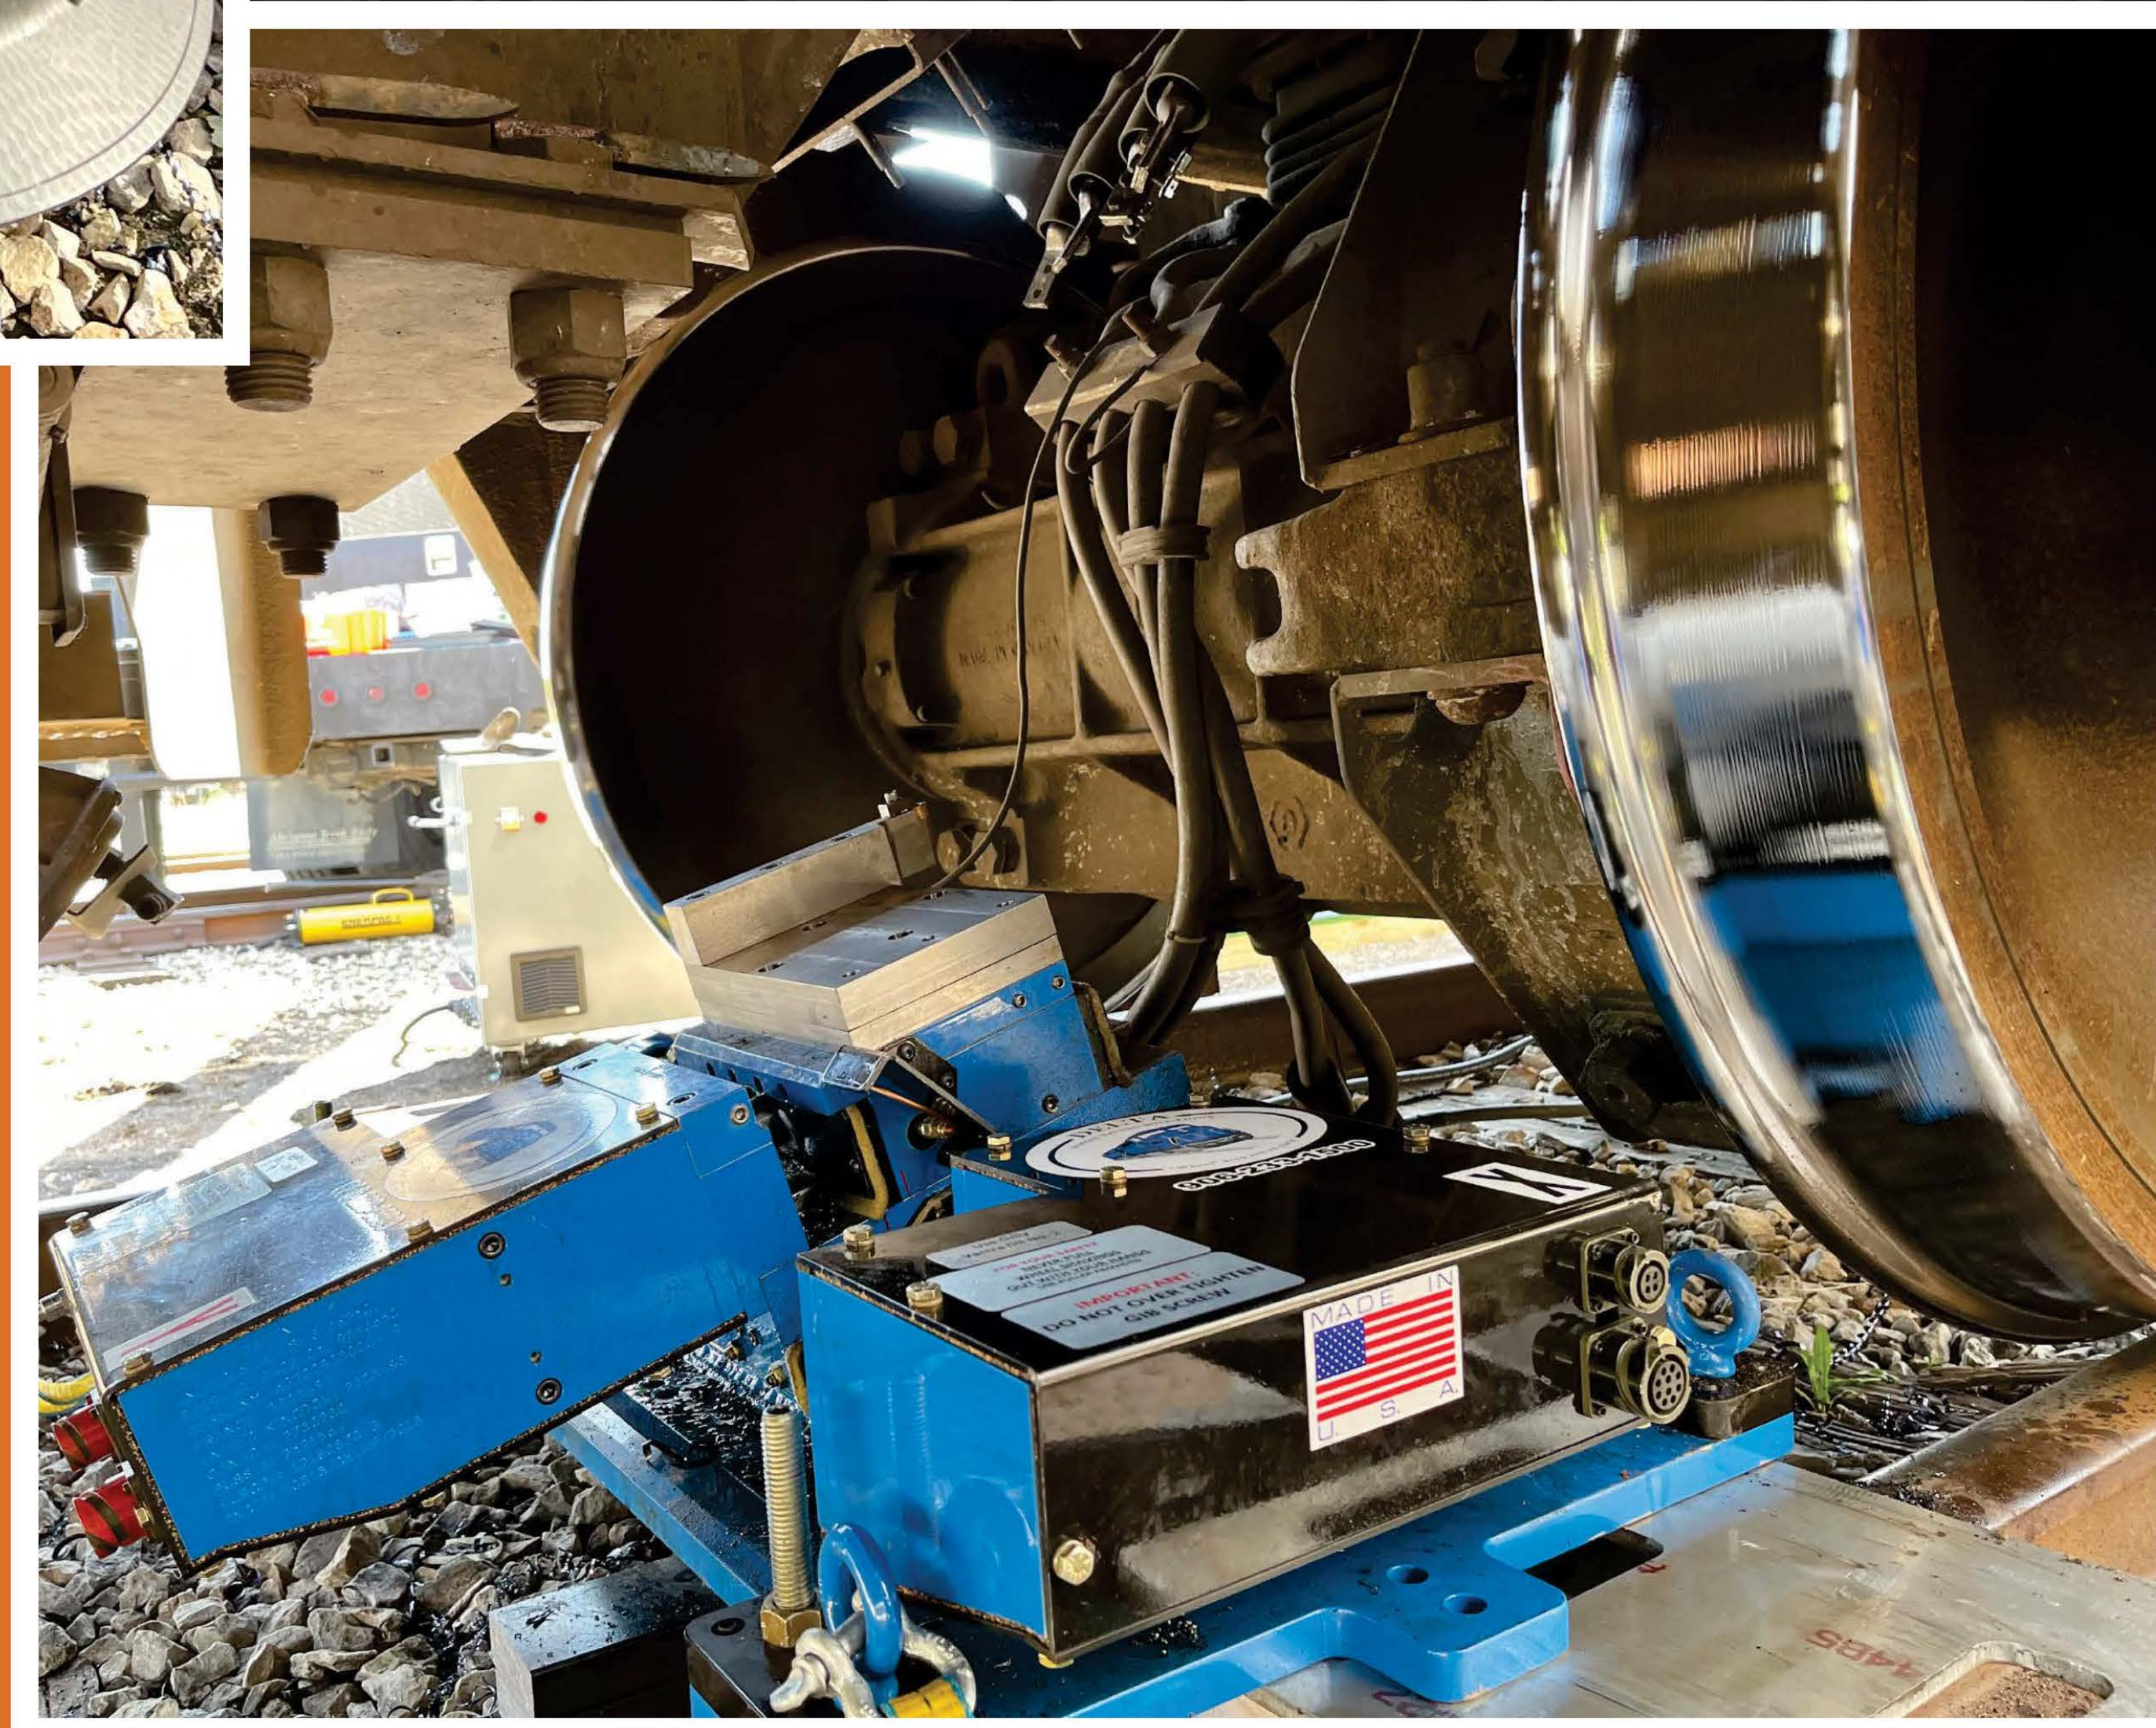

205-424-1000

CHECK US
OUT NOW

BHAMRAIL.COM